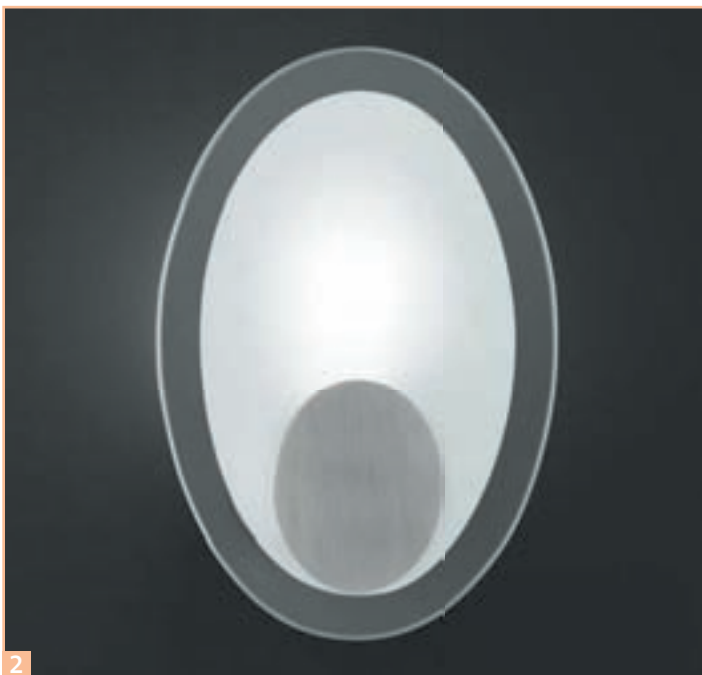

1

2

3

Abena 504 / Belay 505 / Chara 506

Serie / Series	EAN-Nr.	Material	Zusatzinfos	Leuchtmittel	Glas	Ø	↓	↔	↗	↖
Art.-Nr. / Art.-No.	EAN-No.	Material	Extra-Information	Lamp	Glass					
1 ABENA	4003474207216	Nickel-matt		1x G9/40 W	7935	18				8
4504.01.64.0180		Nickel matt finished		incl.	7939					
2 CHARA	4003474207223	Nickel-matt		1x G9/40 W	7936	20	15			8
4506.01.64.0180		Nickel matt finished		incl.	7939					
3 BELAY	4003474207209	Nickel-matt		1x G9/40 W	7934	18	12,5			8
4505.01.64.0180		Nickel matt finished		incl.	7939